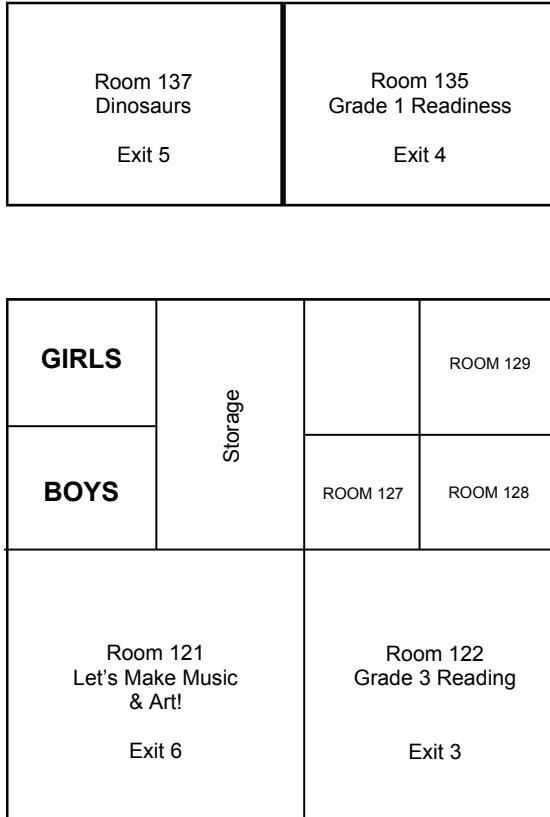

MILTON WEST ELEMENTARY 2018 Summer School

EXIT 5

EXIT 4

EXIT 6

EXIT 3

NO PARKING OR DROP-OFF
SIDE LOT

**NO PARKING OR DROP-OFF
DRIVEWAY**

**MAIN ENTRANCE
EXIT 1**