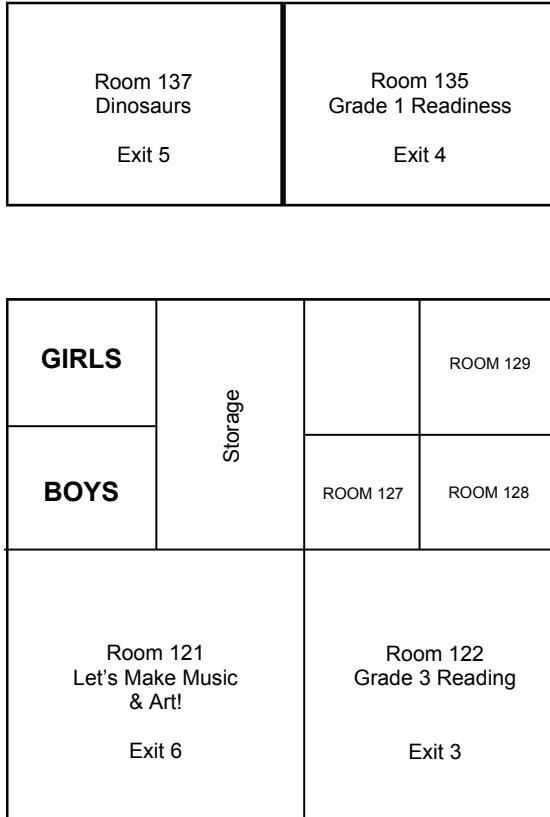

MILTON WEST ELEMENTARY 2018 Summer School

EXIT 5

EXIT 4

EXIT 6

EXIT 3

NO PARKING OR DROP-OFF
SIDE LOT

NO PARKING OR DROP-OFF
DRIVEWAY

MAIN ENTRANCE
EXIT 1

NO PARKING OR DROP-OFF
DRIVEWAY

EXIT 2